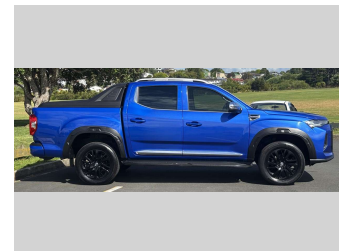

2021 LDV T60 LUXURY 4WD AT 2.0DT/4WD

Purchase Price **\$29,975**
Includes GST, Registration & Licensing

Finance may be available on this vehicle. Ask one of our friendly staff for more information.

Gain peace of mind with Mechanical Breakdown Insurance. **Ask us how.**

Top features
None Listed

Body Style
4 door, Ute

Odometer
29,145 km

Engine
1996 cc, In-Line

Fuel Type
Diesel

Transmission
Automatic, 4WD

Wheels
-

VIN
LSFAM11B0MA126348

Interior
-

Safety
-

Reg No.
RAE662

Ext Colour
Blue

History
NZ New, 5 owners

Seats
5 seats

CO2 Emissions
-

Energy Economy
-