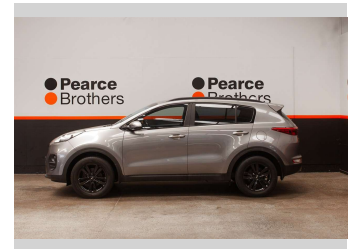

2017 Kia Sportage URBAN LX, 2.0L PETROL, NZ

Purchase Price **\$14,990**
Includes GST, Registration & Licensing

Finance may be available on this vehicle. Ask one of our friendly staff for more information.

Body Style
5 door, Wagon

Odometer
144,535 km

Engine
1999 cc, Internal Combustion

Fuel Type
Petrol

Transmission
Automatic

Wheels
-

VIN
KNAPM81AMH72ZZZZZ

Interior
-