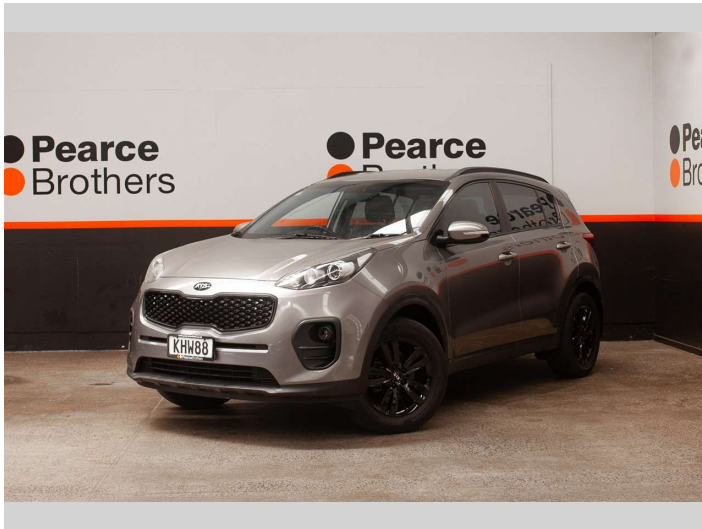

2017 Kia Sportage URBAN LX, 2.0L PETROL, NZ

Purchase Price **\$14,990**
Includes GST, Registration & Licensing

Finance may be available on this vehicle. Ask one of our friendly staff for more information.

Body Style
5 door, Wagon

Odometer
144,535 km

Engine
1999 cc, Internal Combustion

Fuel Type
Petrol

Transmission
Automatic

Wheels
-

VIN
KNAPM81AMH72ZZZZZ

Interior
-

Safety

Based on 2024 UCSR rating for 15-21 models

Reg No.
KHW88

Ext Colour
Silver

History
NZ New

Seats
5 seats

CO2 Emissions
★★★★☆
203 grams/km

Energy Economy
★★☆☆☆
Annual fuel cost of \$3,450
8.8L per 100km