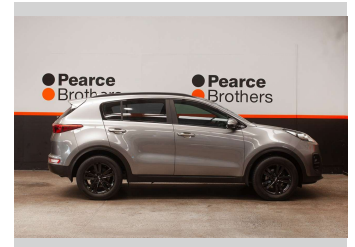

2017 Kia Sportage URBAN LX, 2.0L PETROL, NZ

Purchase Price **\$14,990**
Includes GST, Registration & Licensing

Finance may be available on this vehicle. Ask one of our friendly staff for more information.

Body Style
5 door, Wagon

Odometer
144,535 km

Engine
1999 cc, Internal Combustion

Fuel Type
Petrol

Transmission
Automatic

Wheels
-

VIN
KNAPM81AMH72ZZZZZ

Interior
-