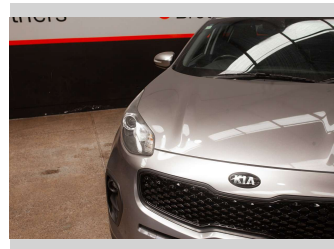

2017 Kia Sportage URBAN LX, 2.0L PETROL, NZ

Purchase Price **\$14,990**
Includes GST, Registration & Licensing

Finance may be available on this vehicle. Ask one of our friendly staff for more information.

Body Style
5 door, Wagon

Odometer
144,535 km

Engine
1999 cc, Internal Combustion

Fuel Type
Petrol

Transmission
Automatic

Wheels
-

VIN
KNAPM81AMH72ZZZZZ

Interior
-