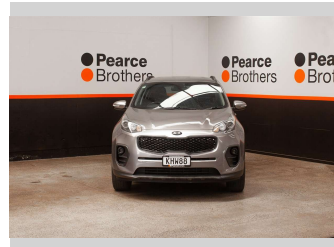

2017 Kia Sportage URBAN LX, 2.0L PETROL, NZ

Purchase Price **\$14,990**
Includes GST, Registration & Licensing

Finance may be available on this vehicle. Ask one of our friendly staff for more information.

Body Style
5 door, Wagon

Odometer
144,535 km

Engine
1999 cc, Internal Combustion

Fuel Type
Petrol

Transmission
Automatic

Wheels
-

VIN
KNAPM81AMH72ZZZZZ

Interior
-