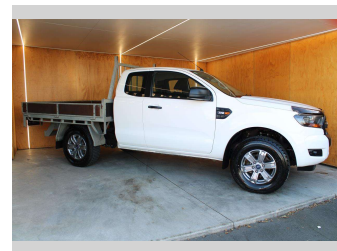

2016 Ford Ranger XL, 4X4, FLATDECK

Purchase Price **\$29,990**
Includes GST, Registration & Licensing

Finance may be available on this vehicle. Ask one of our friendly staff for more information.

UDC
New Zealand's Finance Company
MARAC
MEANS FINANCE

Gain peace of mind with Mechanical Breakdown Insurance. **Ask us how.**

autosure
INSURANCE

Top features
None Listed

Body Style
2 door, Ute

Odometer
125,629 km

Engine
3198 cc, Internal Combustion

Fuel Type
Diesel