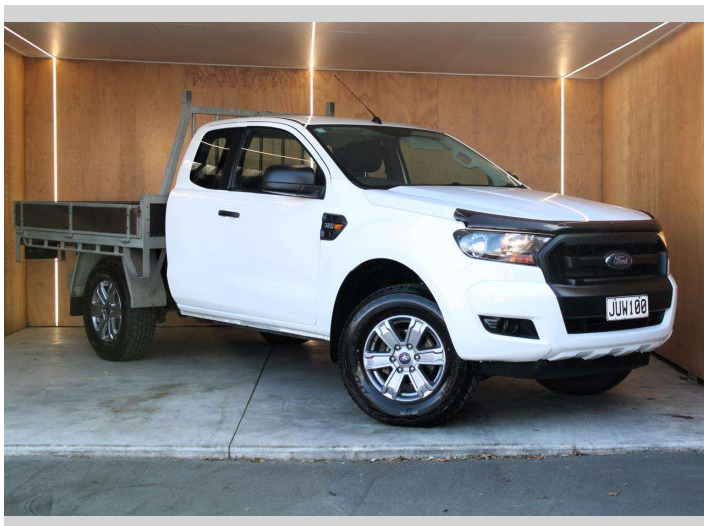

2016 Ford Ranger XL, 4X4, FLATDECK

Purchase Price **\$29,990**
Includes GST, Registration & Licensing

Finance may be available on this vehicle. Ask one of our friendly staff for more information.

UDC
New Zealand's Finance Company
MARAC
MEANS FINANCE

Gain peace of mind with Mechanical Breakdown Insurance. **Ask us how.**

autosure
INSURANCE

Top features
None Listed

Body Style
2 door, Ute

Odometer
125,629 km

Engine
3198 cc, Internal Combustion

Fuel Type
Diesel