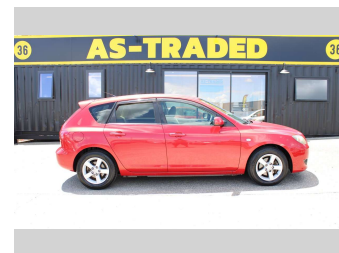

# 2003 Mazda Axela 2.0 AUTO, ALLOYS!

**Purchase Price** **\$4,885**  
Includes GST, Registration & Licensing

Finance may be available on this vehicle. Ask one of our friendly staff for more information.

Gain peace of mind with Mechanical Breakdown Insurance. **Ask us how.**

**Top features**  
None Listed

Body Style  
**Hatchback**

Odometer  
**146,672 km**

Engine  
**1990 cc, Internal Combustion**

Fuel Type  
**Petrol**