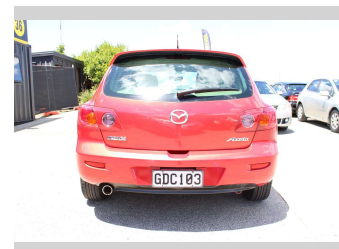

# 2003 Mazda Axela 2.0 AUTO, ALLOYS!

**Purchase Price** **\$4,885**  
Includes GST, Registration & Licensing

Finance may be available on this vehicle. Ask one of our friendly staff for more information.

Gain peace of mind with Mechanical Breakdown Insurance. **Ask us how.**

**Top features**  
None Listed

Body Style  
**Hatchback**

Odometer  
**146,672 km**

Engine  
**1990 cc, Internal Combustion**

Fuel Type  
**Petrol**