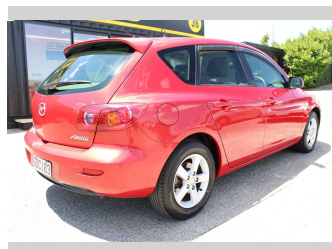

# 2003 Mazda Axela 2.0 AUTO, ALLOYS!

**Purchase Price** **\$4,885**  
Includes GST, Registration & Licensing

Finance may be available on this vehicle. Ask one of our friendly staff for more information.

Gain peace of mind with Mechanical Breakdown Insurance. **Ask us how.**

**Top features**  
None Listed

Body Style  
**Hatchback**

Odometer  
**146,672 km**

Engine  
**1990 cc, Internal Combustion**

Fuel Type  
**Petrol**