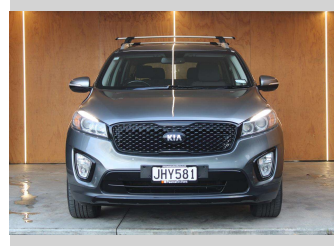

2015 Kia Sorento URBAN LX, 7 SEATER, NZ NEW

Purchase Price
Includes GST, Registration & Licensing

\$18,990

Finance may be available on this vehicle. Ask one of our friendly staff for more information.

Gain peace of mind with Mechanical Breakdown Insurance. **Ask us how.**

Top features

None Listed

Body Style
5 door, Wagon

Odometer
140,117 km

Engine
3342 cc, Internal Combustion

Fuel Type
Petrol

Transmission
Automatic

Wheels
-

VIN
KNAPH814MF5081984

Interior
-

Safety

Based on 2023 VSRR rating

Reg No.
JHY581

Ext Colour
Grey

History
NZ New

Seats
7 seats