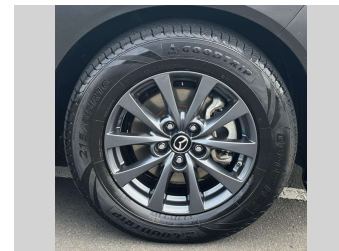

2020 Mazda CX-30 NZ NEW GSX 2.0 PETROL

Purchase Price **\$24,975**
Includes GST, Registration & Licensing

Finance may be available on this vehicle. Ask one of our friendly staff for more information.

Gain peace of mind with Mechanical Breakdown Insurance. **Ask us how.**

Top features
None Listed

Body Style
5 door, SUV

Odometer
76,046 km

Engine
1998 cc, In-Line

Fuel Type
Petrol

Transmission
Automatic, Front Wheel

Wheels
-

VIN
MM0DMXX7A0W1XXXXX

Interior
-

Safety

Based on 2019 ANCAP rating for 20+ models

Reg No.
-

Ext Colour
Grey

History
NZ New

Seats
5 seats

CO2 Emissions
★★★★☆
169 grams/km