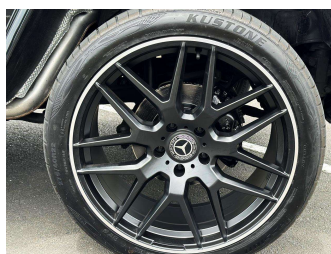

2014 Mercedes-Benz G 350 BLUETEC V6 DIESEL

Purchase Price **$84,975**
Includes GST, Registration & Licensing

Finance may be available on this vehicle. Ask one of our friendly staff for more information.

Gain peace of mind with Mechanical Breakdown Insurance. **Ask us how.**

Top features

None Listed

Body Style
5 door, SUV

Odometer
92,316 km

Engine
2986 cc, In-Line

Fuel Type
Diesel

Transmission
Automatic, 4WD

Wheels
-

VIN
WDBXX3XX62X2XX7XX

Interior
-

Safety

Based on 2024 VSRR rating

Reg No.
-

Ext Colour
Black

History
-

Seats
5 seats

CO2 Emissions
☆☆☆☆☆☆
322 grams/km

Energy Economy
☆☆☆☆☆☆
Annual fuel cost of $4,370
11.8L per 100km

Cost per year is an estimate based on diesel price of $2.00 per litre and an average distance of 14000 km. Includes Road User Charges (RUC). Emissions and Energy Economy figures standardised to 3P WLTP.

Stock ID: 34451