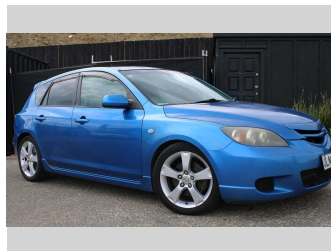

2005 Mazda Axela 2.3L, LOWERED, MANUAL,

Purchase Price **\$4,450**
Includes GST, Registration & Licensing

Finance may be available on this vehicle. Ask one of our friendly staff for more information.

Gain peace of mind with Mechanical Breakdown Insurance. **Ask us how.**

Top features
None Listed

Body Style
Wagon

Odometer
255,546 km

Engine
2260 cc, Internal Combustion

Fuel Type
Petrol

Transmission
MANUAL

Wheels
-

VIN
7AT0C13JX15202487

Interior
-

Safety
-

Reg No.
JLN846

Ext Colour
Blue

History
Ex-Overseas

Seats
5 seats

CO2 Emissions
-

Energy Economy
-