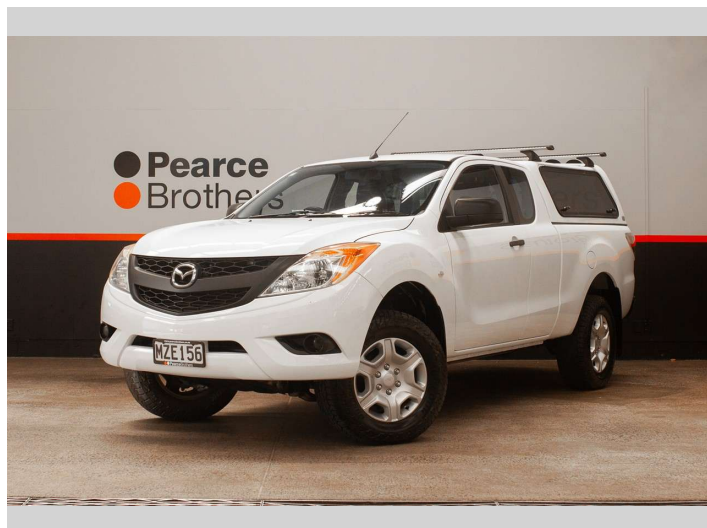

2015 Mazda BT-50 GLX, EXTRA CAB, CANOPY

Purchase Price **\$16,990**
Includes GST, Registration & Licensing

Finance may be available on this vehicle. Ask one of our friendly staff for more information.

UDC
New Zealand's Finance Company
MARAC
MEANS FINANCE

Body Style
4 door, Ute

Odometer
199,826 km

Engine
3196 cc, Internal Combustion

Fuel Type
Diesel

Transmission
MANUAL

Wheels
-

VIN
MM0UP0YF100234131

Interior
-

Safety
-

Reg No.
MZE156

Ext Colour
White

History
NZ New

Seats
4 seats

CO2 Emissions
-

Energy Economy
-

Stock ID: 28270