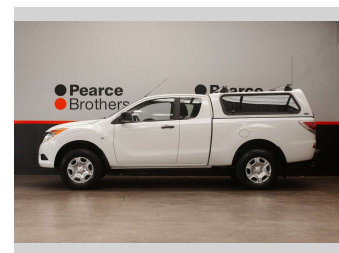

2015 Mazda BT-50 GLX, EXTRA CAB, CANOPY

Purchase Price **\$16,990**
Includes GST, Registration & Licensing

Finance may be available on this vehicle. Ask one of our friendly staff for more information.

UDC
New Zealand's Finance Company
MARAC
MEANS FINANCE

Body Style
4 door, Ute

Odometer
199,826 km

Engine
3196 cc, Internal Combustion

Fuel Type
Diesel

Transmission
MANUAL

Wheels
-

VIN
MM0UP0YF100234131

Interior
-