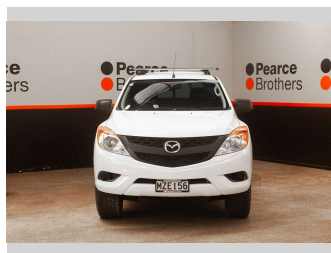

2015 Mazda BT-50 GLX, EXTRA CAB, CANOPY

Purchase Price **\$16,990**
Includes GST, Registration & Licensing

Finance may be available on this vehicle. Ask one of our friendly staff for more information.

UDC
New Zealand's Finance Company
MARAC
MEANS FINANCE

Body Style
4 door, Ute

Odometer
199,826 km

Engine
3196 cc, Internal Combustion

Fuel Type
Diesel

Transmission
MANUAL

Wheels
-

VIN
MM0UP0YF100234131

Interior
-

Safety
-

Reg No.
MZE156

Ext Colour
White

History
NZ New

Seats
4 seats

CO2 Emissions
-

Energy Economy
-

Stock ID: 28270