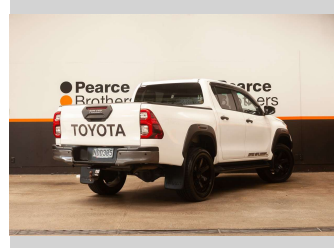

2020 Toyota Hilux SR5 CRUISER, 20" MAGS, NZ NEW

Purchase Price **\$39,990**
Includes GST, Registration & Licensing

Finance may be available on this vehicle. Ask one of our friendly staff for more information.

Body Style
4 door, Ute

Odometer
137,848 km

Engine
2755 cc, Internal Combustion

Fuel Type
Diesel

Transmission
Automatic

Wheels
-

VIN
MR0AA3DD000005765

Interior
-