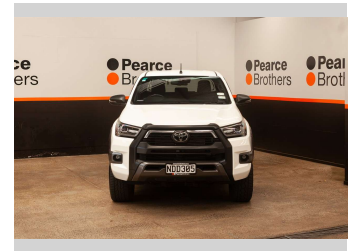

2020 Toyota Hilux SR5 CRUISER, 20" MAGS, NZ NEW

Purchase Price **\$39,990**
Includes GST, Registration & Licensing

Finance may be available on this vehicle. Ask one of our friendly staff for more information.

Body Style
4 door, Ute

Odometer
137,848 km

Engine
2755 cc, Internal Combustion

Fuel Type
Diesel

Transmission
Automatic

Wheels
-

VIN
MR0AA3DD000005765

Interior
-