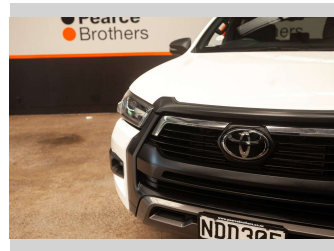

2020 Toyota Hilux SR5 CRUISER, 20" MAGS, NZ NEW

Purchase Price **\$39,990**
Includes GST, Registration & Licensing

Finance may be available on this vehicle. Ask one of our friendly staff for more information.

Body Style
4 door, Ute

Odometer
137,848 km

Engine
2755 cc, Internal Combustion

Fuel Type
Diesel

Transmission
Automatic

Wheels
-

VIN
MR0AA3DD000005765

Interior
-