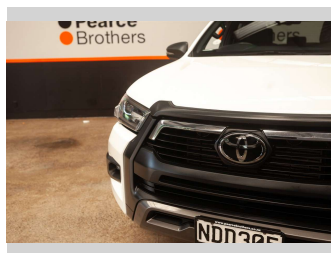

2020 Toyota Hilux SR5 CRUISER, 20" MAGS, NZ NEW

Purchase Price **\$39,990**
Includes GST, Registration & Licensing

Finance may be available on this vehicle. Ask one of our friendly staff for more information.

Body Style
4 door, Ute

Odometer
137,848 km

Engine
2755 cc, Internal Combustion

Fuel Type
Diesel

Transmission
Automatic

Wheels
-

VIN
MR0AA3DD000005765

Interior
-