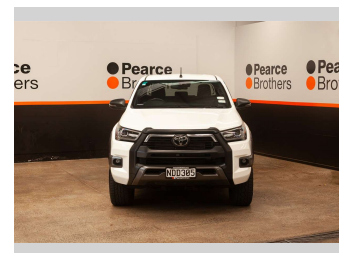

2020 Toyota Hilux SR5 CRUISER, 20" MAGS, NZ NEW

Purchase Price **\$39,990**
Includes GST, Registration & Licensing

Finance may be available on this vehicle. Ask one of our friendly staff for more information.

Body Style
4 door, Ute

Odometer
137,848 km

Engine
2755 cc, Internal Combustion

Fuel Type
Diesel

Transmission
Automatic

Wheels
-

VIN
MR0AA3DD000005765

Interior
-