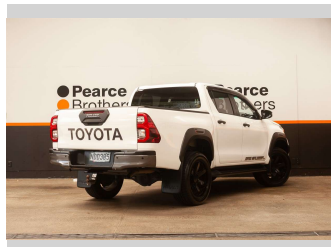

2020 Toyota Hilux SR5 CRUISER, 20" MAGS, NZ NEW

Purchase Price **\$39,990**
Includes GST, Registration & Licensing

Finance may be available on this vehicle. Ask one of our friendly staff for more information.

Body Style
4 door, Ute

Odometer
137,848 km

Engine
2755 cc, Internal Combustion

Fuel Type
Diesel

Transmission
Automatic

Wheels
-

VIN
MR0AA3DD000005765

Interior
-