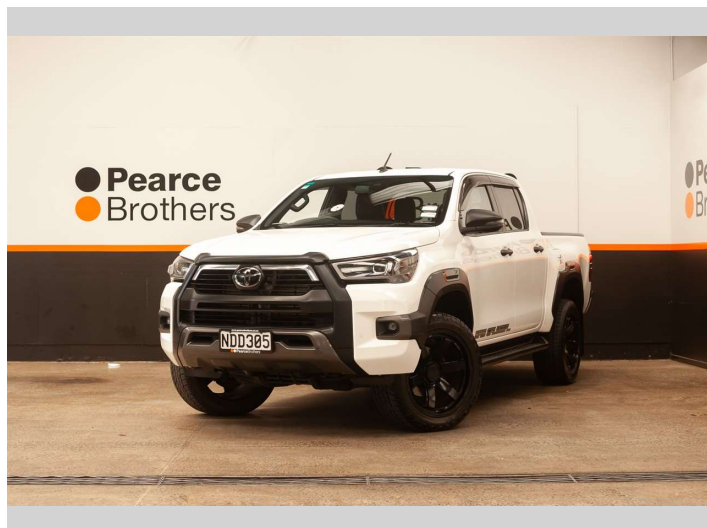

2020 Toyota Hilux SR5 CRUISER, 20" MAGS, NZ NEW

Purchase Price **\$39,990**
Includes GST, Registration & Licensing

Finance may be available on this vehicle. Ask one of our friendly staff for more information.

Body Style
4 door, Ute

Odometer
137,848 km

Engine
2755 cc, Internal Combustion

Fuel Type
Diesel

Transmission
Automatic

Wheels
-

VIN
MR0AA3DD000005765

Interior
-