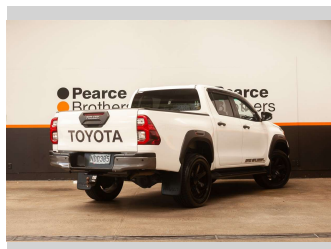

2020 Toyota Hilux SR5 CRUISER, 20" MAGS, NZ NEW

Purchase Price **\$38,990**
Includes GST, Registration & Licensing

Finance may be available on this vehicle. Ask one of our friendly staff for more information.

Body Style
4 door, Ute

Odometer
137,848 km

Engine
2755 cc, Internal Combustion

Fuel Type
Diesel

Transmission
Automatic

Wheels
-

VIN
MR0AA3DD000005765

Interior
-