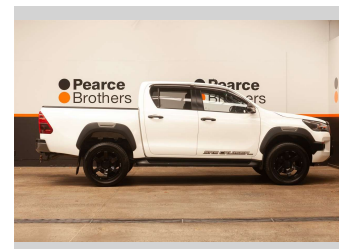

2020 Toyota Hilux SR5 CRUISER, 20" MAGS, NZ NEW

Purchase Price **\$38,990**
Includes GST, Registration & Licensing

Finance may be available on this vehicle. Ask one of our friendly staff for more information.

Body Style
4 door, Ute

Odometer
137,848 km

Engine
2755 cc, Internal Combustion

Fuel Type
Diesel

Transmission
Automatic

Wheels
-

VIN
MR0AA3DD000005765

Interior
-