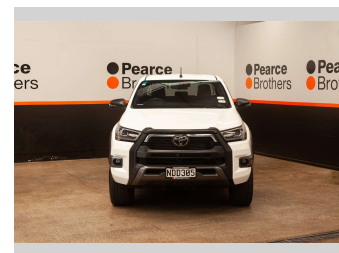

2020 Toyota Hilux SR5 CRUISER, 20" MAGS, NZ NEW

Purchase Price **\$38,990**
Includes GST, Registration & Licensing

Finance may be available on this vehicle. Ask one of our friendly staff for more information.

Body Style
4 door, Ute

Odometer
137,848 km

Engine
2755 cc, Internal Combustion

Fuel Type
Diesel

Transmission
Automatic

Wheels
-

VIN
MR0AA3DD000005765

Interior
-