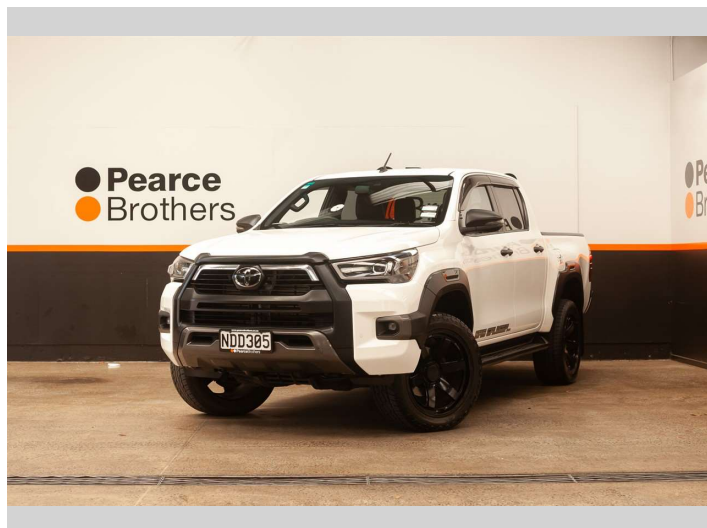

2020 Toyota Hilux SR5 CRUISER, 20" MAGS, NZ NEW

Purchase Price **\$38,990**
Includes GST, Registration & Licensing

Finance may be available on this vehicle. Ask one of our friendly staff for more information.

Body Style
4 door, Ute

Odometer
137,848 km

Engine
2755 cc, Internal Combustion

Fuel Type
Diesel

Transmission
Automatic

Wheels
-

VIN
MR0AA3DD000005765

Interior
-