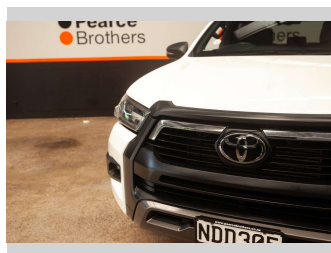

2020 Toyota Hilux SR5 CRUISER, 20" MAGS, NZ NEW

Purchase Price **\$38,990**
Includes GST, Registration & Licensing

Finance may be available on this vehicle. Ask one of our friendly staff for more information.

Body Style
4 door, Ute

Odometer
137,848 km

Engine
2755 cc, Internal Combustion

Fuel Type
Diesel

Transmission
Automatic

Wheels
-

VIN
MR0AA3DD000005765

Interior
-