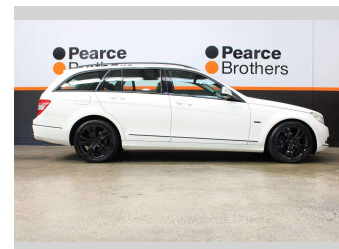

2009 Mercedes-Benz C250 BLACKED OUT, WAGON

Purchase Price **\$9,990**
Includes GST, Registration & Licensing

Finance may be available on this vehicle. Ask one of our friendly staff for more information.

Body Style
Wagon

Odometer
109,013 km

Engine
2490 cc, Internal Combustion

Fuel Type
Petrol

Transmission
Automatic

Wheels
-

VIN
WDD2042522F150567

Interior
-