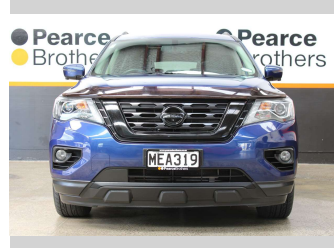

2019 Nissan Pathfinder TI 3.5P 4WD 7 SEATER

Purchase Price **\$31,990**
Includes GST, Registration & Licensing

Finance may be available on this vehicle. Ask one of our friendly staff for more information.

UDC
New Zealand's Finance Company
MARAC
MEANS FINANCE

Gain peace of mind with Mechanical Breakdown Insurance. **Ask us how.**

autosure
INSURANCE

- Top features**
- » 4WD/4x4
 - » Air Bag(s)
 - » Air Conditioning
 - » Alloys
 - » Bluetooth
 - » Car Stereo
 - » Central Locking
 - » Central Locking
 - » Cruise Control
 - » Cruise Control
 - » Electric Mirrors
 - » Electric Mirrors
 - » Electric Windows
 - » Fog Lights
 - » Heated Seats
 - » Keyless Entry
 - » Leather Seats
 - » Parking Sensors

Body Style
5 door, Wagon

Odometer
58,552 km

Engine
3498 cc, Internal Combustion

Fuel Type
Petrol

Transmission
CVT

Wheels
-

VIN
5N1DR2MM3KC618894

Interior
-