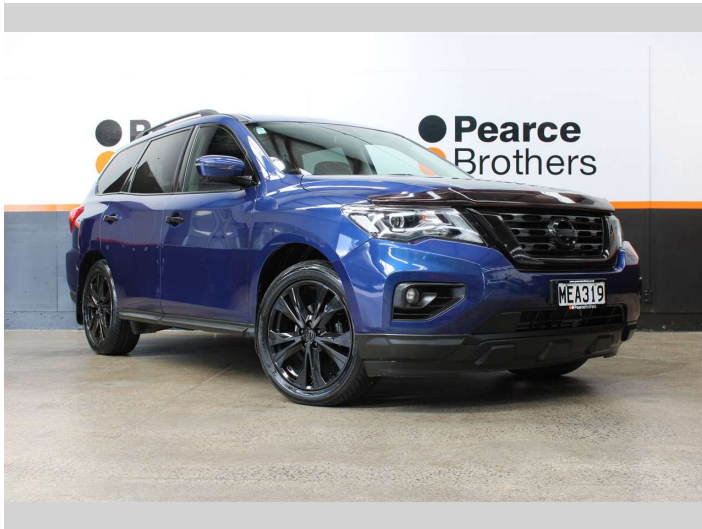

2019 Nissan Pathfinder TI 3.5P 4WD 7 SEATER

Purchase Price **\$31,990**
Includes GST, Registration & Licensing

Finance may be available on this vehicle. Ask one of our friendly staff for more information.

UDC
New Zealand's Finance Company
MARAC
MEANS FINANCE

Gain peace of mind with Mechanical Breakdown Insurance. **Ask us how.**

autosure
INSURANCE

- Top features**
- » 4WD/4x4
 - » Air Bag(s)
 - » Air Conditioning
 - » Alloys
 - » Bluetooth
 - » Car Stereo
 - » Central Locking
 - » Central Locking
 - » Cruise Control
 - » Cruise Control
 - » Electric Mirrors
 - » Electric Mirrors
 - » Electric Windows
 - » Fog Lights
 - » Heated Seats
 - » Keyless Entry
 - » Leather Seats
 - » Parking Sensors

Body Style
5 door, Wagon

Odometer
58,552 km

Engine
3498 cc, Internal Combustion

Fuel Type
Petrol

Transmission
CVT

Wheels
-

VIN
5N1DR2MM3KC618894

Interior
-

Safety
-

Reg No.
MEA319

Ext Colour
Blue

History
NZ New

Seats
7 seats

CO2 Emissions
-

Energy Economy
-

Stock ID: 28396