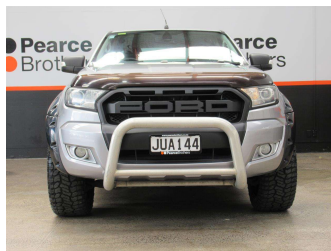

# 2016 Ford Ranger XLT MONSTERED BEASTMODE

**Purchase Price** **\$25,990**  
Includes GST, Registration & Licensing

Finance may be available on this vehicle. Ask one of our friendly staff for more information.

Body Style  
**4 door, Ute**

Odometer  
**197,925 km**

Engine  
**3198 cc, Internal Combustion**

Fuel Type  
**Diesel**

Transmission  
**Automatic**

Wheels  
-

VIN  
**MNAUMFF50GW571007**

Interior  
-