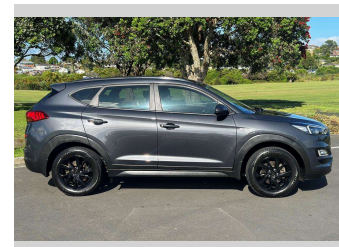

2020 Hyundai TUCSON MPI 2.0P

Purchase Price **\$21,975**
Includes GST, Registration & Licensing

Finance may be available on this vehicle. Ask one of our friendly staff for more information.

Gain peace of mind with Mechanical Breakdown Insurance. **Ask us how.**

Top features
None Listed

Body Style
5 door, SUV

Odometer
91,718 km

Engine
1999 cc, In-Line

Fuel Type
Petrol

Transmission
Automatic

Wheels
-

VIN
TMAJ2813MLJ125618

Interior
-

Safety
-

Reg No.
NBA667

Ext Colour
Grey

History
NZ New, 4 owners

Seats
5 seats

CO2 Emissions
-

Energy Economy
-