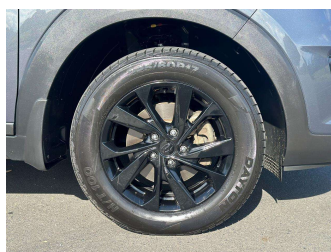

2020 Hyundai TUCSON MPI 2.0P

Purchase Price **$21,975**
Includes GST, Registration & Licensing

Finance may be available on this vehicle. Ask one of our friendly staff for more information.

Gain peace of mind with Mechanical Breakdown Insurance. **Ask us how.**

Top features
None Listed

Body Style
5 door, SUV

Odometer
91,718 km

Engine
1999 cc, In-Line

Fuel Type
Petrol

Transmission
Automatic

Wheels
-

VIN
TMAJ2813MLJ125618

Interior
-

Safety
-

Reg No.
NBA667

Ext Colour
Grey

History
NZ New, 4 owners

Seats
5 seats

CO2 Emissions
-

Energy Economy
-

Stock ID: 33934

Pearce Brothers | Phone 0800 080 061 | Email adam@pearcebrothers.co.nz
103 Great South Road, Papatoetoe, Auckland 2113, New Zealand
www.pearcebrothers.co.nz

4.69 | 466 reviews