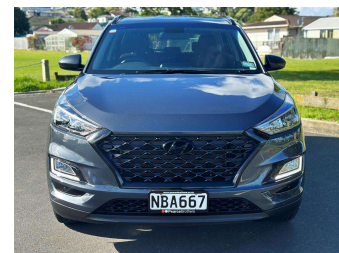

2020 Hyundai TUCSON MPI 2.0P

Purchase Price **\$21,975**
Includes GST, Registration & Licensing

Finance may be available on this vehicle. Ask one of our friendly staff for more information.

Gain peace of mind with Mechanical Breakdown Insurance. **Ask us how.**

Top features
None Listed

Body Style
5 door, SUV

Odometer
91,718 km

Engine
1999 cc, In-Line

Fuel Type
Petrol

Transmission
Automatic

Wheels
-

VIN
TMAJ2813MLJ125618

Interior
-

Safety
-

Reg No.
NBA667

Ext Colour
Grey

History
NZ New, 4 owners

Seats
5 seats

CO2 Emissions
-

Energy Economy
-