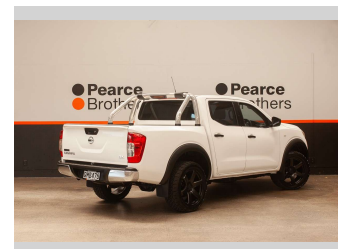

2016 Nissan Navara DX, PETROL, 20" BLACK MAGS

Purchase Price **\$26,990**
Includes GST, Registration & Licensing

Finance may be available on this vehicle. Ask one of our friendly staff for more information.

Body Style
4 door, Ute

Odometer
28,431 km

Engine
2488 cc, Internal Combustion

Fuel Type
Petrol

Transmission
MANUAL

Wheels
-

VIN
MNTCA2D23A0000368

Interior
-