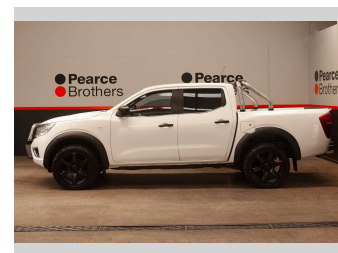

2016 Nissan Navara DX, PETROL, 20" BLACK MAGS

Purchase Price **\$26,990**
Includes GST, Registration & Licensing

Finance may be available on this vehicle. Ask one of our friendly staff for more information.

Body Style
4 door, Ute

Odometer
28,431 km

Engine
2488 cc, Internal Combustion

Fuel Type
Petrol

Transmission
MANUAL

Wheels
-

VIN
MNTCA2D23A0000368

Interior
-