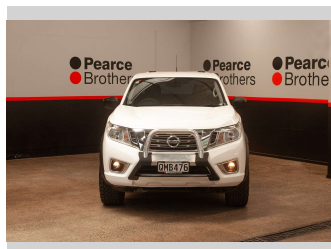

2016 Nissan Navara DX, PETROL, 20" BLACK MAGS

Purchase Price **\$26,990**
Includes GST, Registration & Licensing

Finance may be available on this vehicle. Ask one of our friendly staff for more information.

Body Style
4 door, Ute

Odometer
28,431 km

Engine
2488 cc, Internal Combustion

Fuel Type
Petrol

Transmission
MANUAL

Wheels
-

VIN
MNTCA2D23A0000368

Interior
-