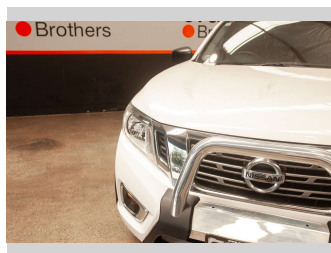

2016 Nissan Navara DX, PETROL, 20" BLACK MAGS

Purchase Price **\$26,990**
Includes GST, Registration & Licensing

Finance may be available on this vehicle. Ask one of our friendly staff for more information.