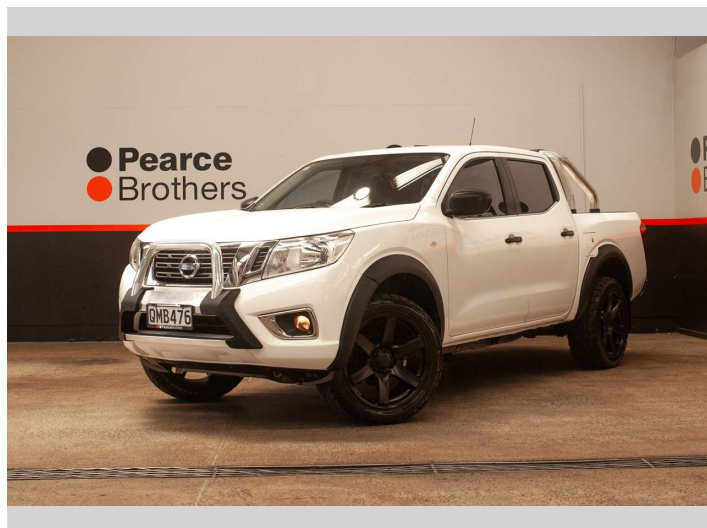

2016 Nissan Navara DX, PETROL, 20" BLACK MAGS

Purchase Price **\$26,990**
Includes GST, Registration & Licensing

Finance may be available on this vehicle. Ask one of our friendly staff for more information.

Body Style
4 door, Ute

Odometer
28,431 km

Engine
2488 cc, Internal Combustion

Fuel Type
Petrol

Transmission
MANUAL

Wheels
-

VIN
MNTCA2D23A0000368

Interior
-