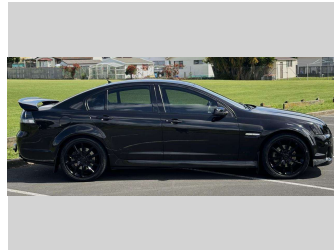

2011 Holden Commodore SS-V SEDAN BLACKOUT

Purchase Price **\$27,975**
Includes GST, Registration & Licensing

Finance may be available on this vehicle. Ask one of our friendly staff for more information.

Gain peace of mind with Mechanical Breakdown Insurance. **Ask us how.**

Top features

None Listed

Body Style
4 door, Sedan

Odometer
242,299 km

Engine
5967 cc, In-Line

Fuel Type
Petrol

Transmission
Automatic, Rear Wheel