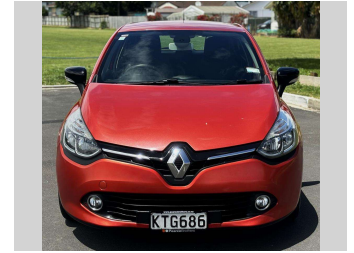

2016 Renault Clio LUTECIA 1.2 TCE PETROL

Purchase Price **\$11,975**
Includes GST, Registration & Licensing

Finance may be available on this vehicle. Ask one of our friendly staff for more information.

Gain peace of mind with Mechanical Breakdown Insurance. **Ask us how.**

Top features
None Listed

Body Style
5 door, Hatchback

Odometer
117,176 km

Engine
1190 cc, In-Line

Fuel Type
Petrol

Transmission
Automatic, Front Wheel

Wheels
-

VIN
VF15R400EF0721458

Interior
-

Safety

Based on 2024 VSRR rating

Reg No.
KTG686

Ext Colour
Red

History
Ex-Overseas

Seats
5 seats

CO2 Emissions
★★★★☆
154 grams/km