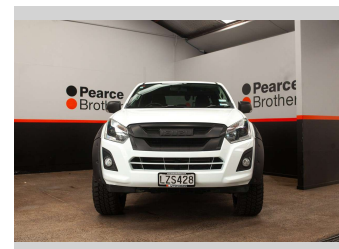

2019 Isuzu D-Max LS, BLACKED OUT, 20" MAGS

Purchase Price **\$26,990**
Includes GST, Registration & Licensing

Finance may be available on this vehicle. Ask one of our friendly staff for more information.

UDC
New Zealand's Finance Company
MARAC
MEANS FINANCE

Gain peace of mind with Mechanical Breakdown Insurance. **Ask us how.**

autosure
INSURANCE

- Top features**
- » Air Bag(s)
 - » Air Conditioning
 - » Alloys
 - » Bluetooth
 - » Car Stereo
 - » Central Locking
 - » Central Locking
 - » Climate Control
 - » Cruise Control
 - » Cruise Control
 - » Electric Mirrors
 - » Electric Mirrors
 - » Electric Windows
 - » Flares
 - » Fog Lights
 - » NZ NEW
 - » Power Steering
 - » Remote Locking

Body Style
4 door, Ute

Odometer
105,297 km

Engine
2999 cc, Internal Combustion

Fuel Type
Diesel

Transmission
MANUAL

Wheels
-

VIN
MPATFR85JJT00XZXZ

Interior
-