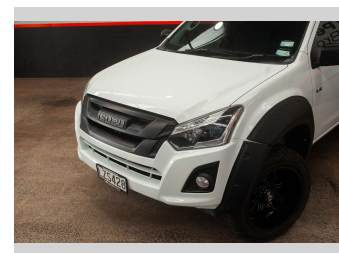

2019 Isuzu D-Max LS, BLACKED OUT, 20" MAGS

Purchase Price **\$26,990**
Includes GST, Registration & Licensing

Finance may be available on this vehicle. Ask one of our friendly staff for more information.

UDC
New Zealand's Finance Company
MARAC
MEANS FINANCE

Gain peace of mind with Mechanical Breakdown Insurance. **Ask us how.**

autosure
INSURANCE

- Top features**
- » Air Bag(s)
 - » Air Conditioning
 - » Alloys
 - » Bluetooth
 - » Car Stereo
 - » Central Locking
 - » Central Locking
 - » Climate Control
 - » Cruise Control
 - » Cruise Control
 - » Electric Mirrors
 - » Electric Mirrors
 - » Electric Windows
 - » Flares
 - » Fog Lights
 - » NZ NEW
 - » Power Steering
 - » Remote Locking

Body Style
4 door, Ute

Odometer
105,297 km

Engine
2999 cc, Internal Combustion

Fuel Type
Diesel

Transmission
MANUAL

Wheels
-

VIN
MPATFR85JJT00XZXZ

Interior
-