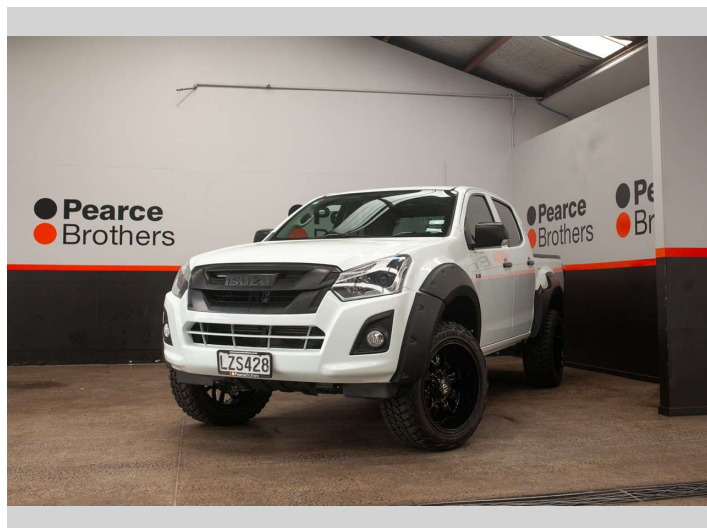

2019 Isuzu D-Max LS, BLACKED OUT, 20" MAGS

Purchase Price **\$26,990**
Includes GST, Registration & Licensing

Finance may be available on this vehicle. Ask one of our friendly staff for more information.

UDC
New Zealand's Finance Company
MARAC
MEANS FINANCE

Gain peace of mind with Mechanical Breakdown Insurance. **Ask us how.**

autosure
INSURANCE

- Top features**
- » Air Bag(s)
 - » Air Conditioning
 - » Alloys
 - » Bluetooth
 - » Car Stereo
 - » Central Locking
 - » Central Locking
 - » Climate Control
 - » Cruise Control
 - » Cruise Control
 - » Electric Mirrors
 - » Electric Mirrors
 - » Electric Windows
 - » Flares
 - » Fog Lights
 - » NZ NEW
 - » Power Steering
 - » Remote Locking

Body Style
4 door, Ute

Odometer
105,297 km

Engine
2999 cc, Internal Combustion

Fuel Type
Diesel

Transmission
MANUAL

Wheels
-

VIN
MPATFR85JJT00XZXZ

Interior
-

Safety
-

Reg No.
LZS428

Ext Colour
White

History
NZ New

Seats
5 seats

CO2 Emissions
-

Energy Economy
-

Stock ID: 27549