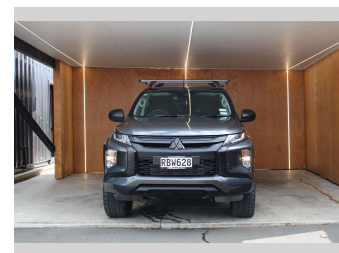

2019 Mitsubishi Triton GLXR, 4X4, MANUAL,

Purchase Price **\$33,990**
Includes GST, Registration & Licensing

Finance may be available on this vehicle. Ask one of our friendly staff for more information.

Body Style
4 door, Ute

Odometer
121,433 km

Engine
2442 cc, Internal Combustion

Fuel Type
Diesel

Transmission
MANUAL

Wheels
-

VIN
MMAJJKL10KH021778

Interior
-