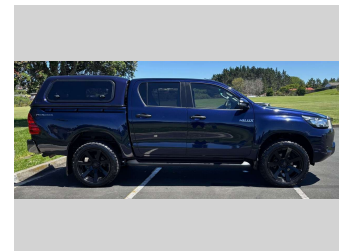

2021 Toyota Hilux SR, 20" MAGS, CANOPY

Purchase Price **\$41,975**
Includes GST, Registration & Licensing

Finance may be available on this vehicle. Ask one of our friendly staff for more information.

Gain peace of mind with Mechanical Breakdown Insurance. **Ask us how.**

Top features

None Listed

Body Style
4 door, Ute

Odometer
95,259 km

Engine
2755 cc, In-Line

Fuel Type
Diesel

Transmission
Automatic

Wheels
-

VIN
MR0JA3DDX00371457

Interior
-

Safety

Based on 2019 ANCAP rating for 19+ models

Reg No.
NRZ667

Ext Colour
Blue

History
NZ New

Seats
5 seats