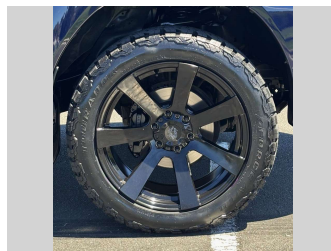

2021 Toyota Hilux SR, 20" MAGS, CANOPY

Purchase Price **\$41,975**
Includes GST, Registration & Licensing

Finance may be available on this vehicle. Ask one of our friendly staff for more information.

Gain peace of mind with Mechanical Breakdown Insurance. **Ask us how.**

Top features

None Listed

Body Style
4 door, Ute

Odometer
95,259 km

Engine
2755 cc, In-Line

Fuel Type
Diesel

Transmission
Automatic

Wheels
-