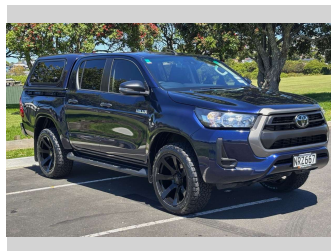

2021 Toyota Hilux SR, 20" MAGS, CANOPY

Purchase Price **\$41,975**
Includes GST, Registration & Licensing

Finance may be available on this vehicle. Ask one of our friendly staff for more information.

Gain peace of mind with Mechanical Breakdown Insurance. **Ask us how.**

Top features

None Listed

Body Style
4 door, Ute

Odometer
95,259 km

Engine
2755 cc, In-Line

Fuel Type
Diesel

Transmission
Automatic

Wheels
-

VIN
MR0JA3DDX00371457

Interior
-

Safety

Based on 2019 ANCAP rating for 19+ models

Reg No.
NRZ667

Ext Colour
Blue

History
NZ New

Seats
5 seats