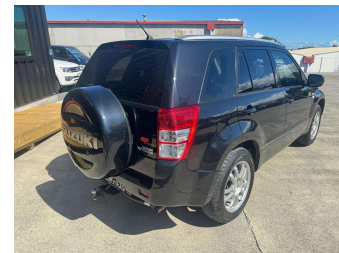

2012 Suzuki Grand Vitara 4X4, LOW KMS

Purchase Price **\$17,995**
Includes GST, Registration & Licensing

Finance may be available on this vehicle. Ask one of our friendly staff for more information.

Gain peace of mind with Mechanical Breakdown Insurance. **Ask us how.**

- Top features**
- » 4WD/4x4
 - » ABS Brakes
 - » Air Bag(s)
 - » Air Conditioning
 - » Car Stereo
 - » Central Locking
 - » Climate Control
 - » Electric Mirrors
 - » Electric Windows
 - » Multifunction Steering...
 - » Power Steering
 - » Remote Locking
 - » Reversing Camera
 - » Tow Bar

Body Style
5 door, SUV

Odometer
69,127 km

Engine
2393 cc, In-Line

Fuel Type
Petrol

Transmission
Automatic, 4WD

Wheels
-

VIN
JSAJTDA4V00243117

Interior
Black/ Grey