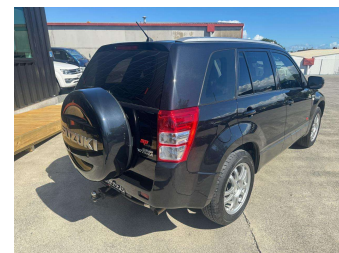

2012 Suzuki Grand Vitara 4X4, LOW KMS

Purchase Price **\$16,995**
Includes GST, Registration & Licensing

Finance may be available on this vehicle. Ask one of our friendly staff for more information.

Gain peace of mind with Mechanical Breakdown Insurance. **Ask us how.**

- Top features**
- » 4WD/4x4
 - » ABS Brakes
 - » Air Bag(s)
 - » Air Conditioning
 - » Car Stereo
 - » Central Locking
 - » Climate Control
 - » Electric Mirrors
 - » Electric Windows
 - » Multifunction Steering...
 - » Power Steering
 - » Remote Locking
 - » Reversing Camera
 - » Tow Bar

Body Style
5 door, SUV

Odometer
69,127 km

Engine
2393 cc, In-Line

Fuel Type
Petrol

Transmission
Automatic, 4WD

Wheels
-

VIN
JSAJTDA4V00243117

Interior
Black/ Grey