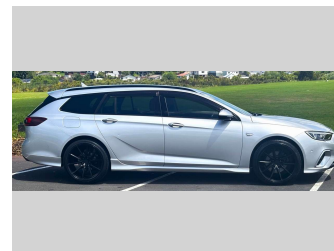

2018 Holden Commodore RS WAGON 2.0P TURBO

Purchase Price **\$19,975**
Includes GST, Registration & Licensing

Finance may be available on this vehicle. Ask one of our friendly staff for more information.

Gain peace of mind with Mechanical Breakdown Insurance. **Ask us how.**

Top features
None Listed

Body Style
5 door, Station Wagon

Odometer
110,024 km

Engine
1998 cc, In-Line

Fuel Type
Petrol

Transmission
Automatic, Front Wheel