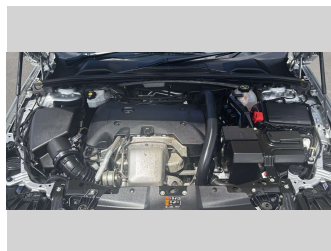

2018 Holden Commodore RS WAGON 2.0P TURBO

Purchase Price **$19,975**
Includes GST, Registration & Licensing

Finance may be available on this vehicle. Ask one of our friendly staff for more information.

Gain peace of mind with Mechanical Breakdown Insurance. **Ask us how.**

Top features
None Listed

Body Style
5 door, Station Wagon

Odometer
110,024 km

Engine
1998 cc, In-Line

Fuel Type
Petrol

Transmission
Automatic, Front Wheel

Wheels
-

VIN
W0VXS8XX0K100XXXX

Interior
-

Safety

Based on 2024 VSRR rating

Reg No.

-

Ext Colour
Silver

History
NZ New

Seats
5 seats

CO2 Emissions
★★★★☆
201 grams/km

Energy Economy
★★☆☆☆☆

Annual fuel cost of $3,450
8.8L per 100km

Cost per year is an estimate based on petrol price of $2.80 per litre and an average distance of 14000 km. Emissions and Energy Economy figures standardised to 3P WLTP.

Stock ID: 34302

Pearce Brothers | Phone 09 2777 335 | Email natalia@pearcebrothers.co.nz
122 Great South Road, Papatoetoe, Auckland 2025, New Zealand
www.pearcebrothers.co.nz