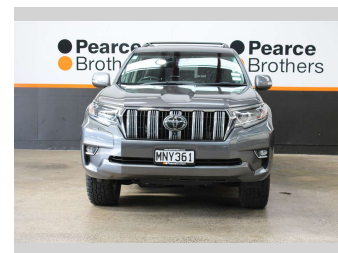

# 2019 Toyota Landcruiser Prado VX 2.8D 4WD NZ

**Purchase Price** **\$56,990**  
Includes GST, Registration & Licensing

Finance may be available on this vehicle. Ask one of our friendly staff for more information.

Body Style  
**5 door, Wagon**

Odometer  
**82,757 km**

Engine  
**2755 cc, Internal Combustion**

Fuel Type  
**Diesel**

Transmission  
**Automatic**

Wheels  
-

VIN  
**JTEBR3FJ40K154663**

Interior  
-