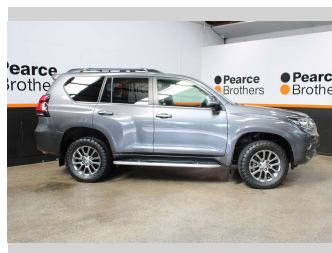

# 2019 Toyota Landcruiser Prado VX 2.8D 4WD NZ

**Purchase Price** **\$56,990**  
Includes GST, Registration & Licensing

Finance may be available on this vehicle. Ask one of our friendly staff for more information.

Body Style  
**5 door, Wagon**

Odometer  
**82,757 km**

Engine  
**2755 cc, Internal Combustion**

Fuel Type  
**Diesel**

Transmission  
**Automatic**

Wheels  
-

VIN  
**JTEBR3FJ40K154663**

Interior  
-