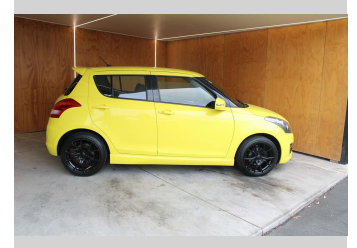

2015 Suzuki Swift SPORT, 1.6L PETROL, NZ NEW

Purchase Price **\$10,990**
Includes GST, Registration & Licensing

Finance may be available on this vehicle. Ask one of our friendly staff for more information.

Body Style
5 door, Hatchback

Odometer
102,794 km

Engine
1586 cc, Internal Combustion

Fuel Type
Petrol

Transmission
CVT

Wheels
-

VIN
JSAFZC32S0030XXXX

Interior
-