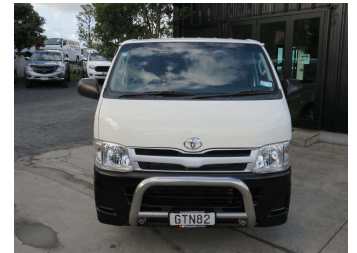

# 2013 Toyota Hiace ZL NZ NEW, 2.7 PETROL

Purchase Price

**\$21,995**

Includes GST, Registration & Licensing

Finance may be available on this vehicle. Ask one of our friendly staff for more information.

**MARAC**

Odometer

**204,730 km**

Engine

**2694 cc, In-Line**

Fuel Type

**Petrol**

Transmission

**Manual, Rear Wheel**