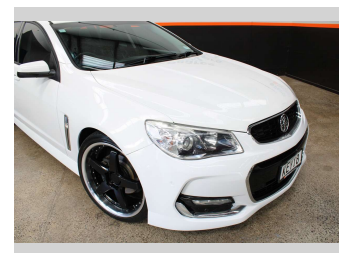

2016 Holden COMMODORE VF2 SV6 WAGON, LWRD

Purchase Price **\$23,990**
Includes GST, Registration & Licensing

Finance may be available on this vehicle. Ask one of our friendly staff for more information.

Body Style
5 door, Wagon

Odometer
121,288 km

Engine
3564 cc, Internal Combustion

Fuel Type
Petrol

Transmission
Automatic

Wheels
-

VIN
6G1FB8E30GL240630

Interior
-

Safety
-

Reg No.
KEY18

Ext Colour
White

History
NZ New

Seats
5 seats

CO2 Emissions
-

Energy Economy
-

-