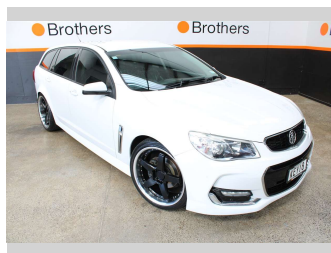

2016 Holden COMMODORE VF2 SV6 WAGON, LWRD

Purchase Price **\$23,990**
Includes GST, Registration & Licensing

Finance may be available on this vehicle. Ask one of our friendly staff for more information.

Body Style
5 door, Wagon

Odometer
121,288 km

Engine
3564 cc, Internal Combustion

Fuel Type
Petrol

Transmission
Automatic

Wheels
-

VIN
6G1FB8E30GL240630

Interior
-

Safety
-

Reg No.
KEY18

Ext Colour
White

History
NZ New

Seats
5 seats

CO2 Emissions
-

Energy Economy
-

-