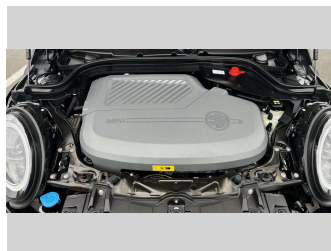

# 2022 Mini Hatch COOPER SE 29KWH/EV

**Purchase Price** **\$24,975**  
Includes GST, Registration & Licensing

Finance may be available on this vehicle. Ask one of our friendly staff for more information.

Gain peace of mind with Mechanical Breakdown Insurance. **Ask us how.**

**Top features**  
None Listed

Body Style  
**3 door, Hatchback**

Odometer  
**65,897 km**

Engine  
**Electric**

Fuel Type  
**Electric**

Transmission  
**Automatic, Front Wheel**

Wheels  
-

VIN  
**WMW12DJ0602S88497**

Interior  
-

Safety  
-

Reg No.  
**PJT809**

Ext Colour  
**Black**

History  
**NZ New, 2 owners**