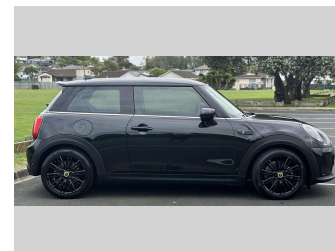

# 2022 Mini Hatch COOPER SE 29KWH/EV

**Purchase Price** **\$24,975**  
Includes GST, Registration & Licensing

Finance may be available on this vehicle. Ask one of our friendly staff for more information.

Gain peace of mind with Mechanical Breakdown Insurance. **Ask us how.**

**Top features**  
None Listed

Body Style  
**3 door, Hatchback**

Odometer  
**65,897 km**

Engine  
**Electric**

Fuel Type  
**Electric**