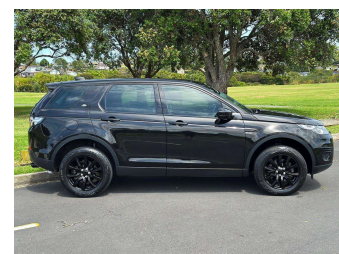

2019 Land Rover Discovery Sport TD4 (110KW) SE

Purchase Price
Includes GST, Registration & Licensing

\$34,975

Finance may be available on this vehicle. Ask one of our friendly staff for more information.

Gain peace of mind with Mechanical Breakdown Insurance. **Ask us how.**

Top features

None Listed

Body Style
5 door, SUV

Odometer
85,058 km

Engine
1999 cc, In-Line

Fuel Type
Diesel

Transmission
Automatic, 4WD