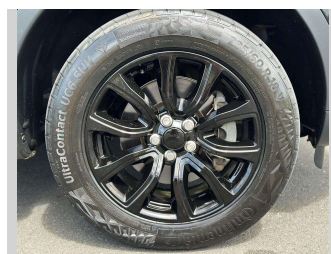

2019 Land Rover Discovery Sport TD4 (110KW) SE

Purchase Price
Includes GST, Registration & Licensing

\$34,975

Finance may be available on this vehicle. Ask one of our friendly staff for more information.

Gain peace of mind with Mechanical Breakdown Insurance. **Ask us how.**

Top features

None Listed

Body Style
5 door, SUV

Odometer
85,058 km

Engine
1999 cc, In-Line

Fuel Type
Diesel

Transmission
Automatic, 4WD