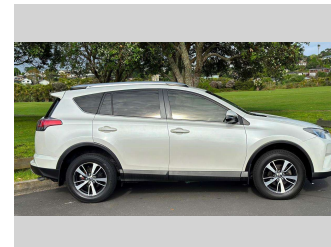

# 2016 Toyota RAV4 NZ NEW 4X4 GXL SUV 2.5P

**Purchase Price** **\$18,975**  
Includes GST, Registration & Licensing

Finance may be available on this vehicle. Ask one of our friendly staff for more information.

Gain peace of mind with Mechanical Breakdown Insurance. **Ask us how.**

**Top features**  
 None Listed

**Body Style**  
5 door, SUV

**Odometer**  
151,916 km

**Engine**  
2494 cc, In-Line

**Fuel Type**  
Petrol