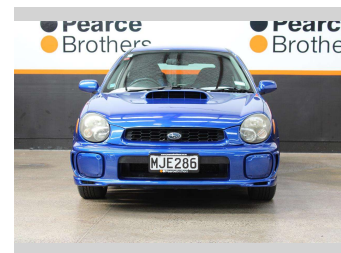

2002 Subaru Impreza WRX STI 6 SPD MANUAL

Purchase Price **\$24,990**
Includes GST, Registration & Licensing

Finance may be available on this vehicle. Ask one of our friendly staff for more information.

Gain peace of mind with Mechanical Breakdown Insurance. **Ask us how.**

Body Style
Wagon

Odometer
137,459 km

Engine
1990 cc, Internal Combustion

Fuel Type
Petrol

Transmission
MANUAL

Wheels
-

VIN
7A8GF090708003243

Interior
-

Safety
-

Reg No.
MJE286

Ext Colour
Blue

History
Ex-Overseas

Seats
5 seats

CO2 Emissions
-

Energy Economy
-

Stock ID: 25738