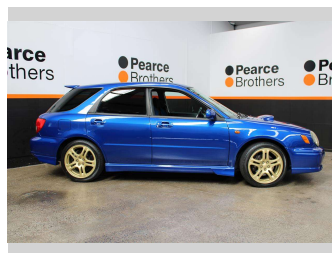

2002 Subaru Impreza WRX STI 6 SPD MANUAL

Purchase Price **\$24,990**
Includes GST, Registration & Licensing

Finance may be available on this vehicle. Ask one of our friendly staff for more information.

Gain peace of mind with Mechanical Breakdown Insurance. **Ask us how.**

Body Style
Wagon

Odometer
137,459 km

Engine
1990 cc, Internal Combustion

Fuel Type
Petrol

Transmission
MANUAL

Wheels
-

VIN
7A8GF090708003243

Interior
-