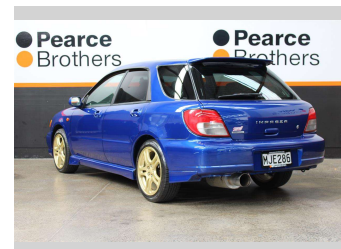

2002 Subaru Impreza WRX STI 6 SPD MANUAL

Purchase Price **\$24,990**
Includes GST, Registration & Licensing

Finance may be available on this vehicle. Ask one of our friendly staff for more information.

Gain peace of mind with Mechanical Breakdown Insurance. **Ask us how.**

Body Style
Wagon

Odometer
137,459 km

Engine
1990 cc, Internal Combustion

Fuel Type
Petrol

Transmission
MANUAL

Wheels
-

VIN
7A8GF090708003243

Interior
-

Safety
-

Reg No.
MJE286

Ext Colour
Blue

History
Ex-Overseas

Seats
5 seats

CO2 Emissions
-

Energy Economy
-

Stock ID: 25738