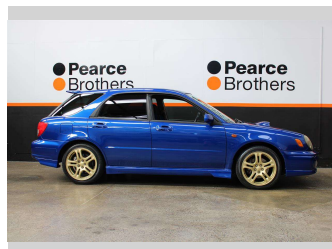

2002 Subaru Impreza WRX STI 6 SPD MANUAL

Purchase Price **\$24,990**
Includes GST, Registration & Licensing

Finance may be available on this vehicle. Ask one of our friendly staff for more information.

Gain peace of mind with Mechanical Breakdown Insurance. **Ask us how.**

Body Style
Wagon

Odometer
137,459 km

Engine
1990 cc, Internal Combustion

Fuel Type
Petrol

Transmission
MANUAL

Wheels
-

VIN
7A8GF090708003243

Interior
-