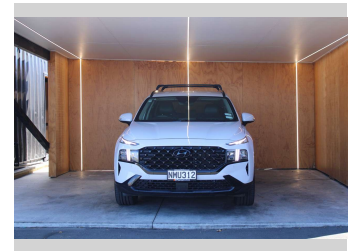

2021 Hyundai Santa Fe ELITE, LEATHER, 4X4,

Purchase Price **\$44,990**
Includes GST, Registration & Licensing

Finance may be available on this vehicle. Ask one of our friendly staff for more information.