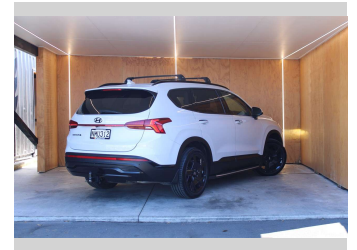

2021 Hyundai Santa Fe ELITE, LEATHER, 4X4,

Purchase Price **\$44,990**
Includes GST, Registration & Licensing

Finance may be available on this vehicle. Ask one of our friendly staff for more information.

Body Style
5 door, Wagon

Odometer
86,847 km

Engine
2199 cc, Internal Combustion

Fuel Type
Diesel

Transmission
Automatic

Wheels
-

VIN
KMHS381HWMU338056

Interior
-