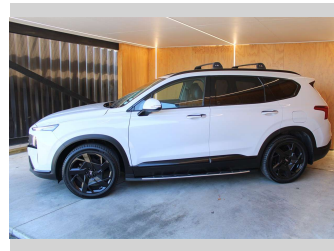

2021 Hyundai Santa Fe ELITE, LEATHER, 4X4,

Purchase Price **\$44,990**
Includes GST, Registration & Licensing

Finance may be available on this vehicle. Ask one of our friendly staff for more information.

Body Style
5 door, Wagon

Odometer
86,847 km

Engine
2199 cc, Internal Combustion

Fuel Type
Diesel

Transmission
Automatic

Wheels
-

VIN
KMHS381HWMU338056

Interior
-