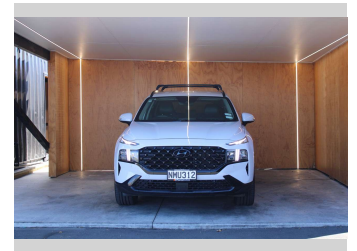

# 2021 Hyundai Santa Fe ELITE, LEATHER, 4X4,

**Purchase Price** **\$43,990**  
Includes GST, Registration & Licensing

Finance may be available on this vehicle. Ask one of our friendly staff for more information.