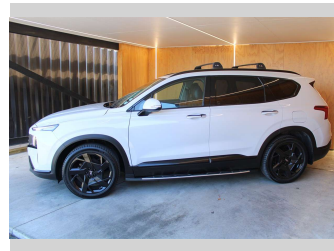

# 2021 Hyundai Santa Fe ELITE, LEATHER, 4X4,

**Purchase Price** **\$43,990**  
Includes GST, Registration & Licensing

Finance may be available on this vehicle. Ask one of our friendly staff for more information.

Body Style  
**5 door, Wagon**

Odometer  
**86,847 km**

Engine  
**2199 cc, Internal Combustion**

Fuel Type  
**Diesel**

Transmission  
**Automatic**

Wheels  
-

VIN  
**KMHS381HWMU338056**

Interior  
-