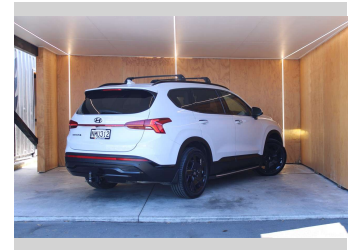

# 2021 Hyundai Santa Fe ELITE, LEATHER, 4X4,

**Purchase Price** **\$43,990**  
Includes GST, Registration & Licensing

Finance may be available on this vehicle. Ask one of our friendly staff for more information.

Body Style  
**5 door, Wagon**

Odometer  
**86,847 km**

Engine  
**2199 cc, Internal Combustion**

Fuel Type  
**Diesel**

Transmission  
**Automatic**

Wheels  
-

VIN  
**KMHS381HWMU338056**

Interior  
-