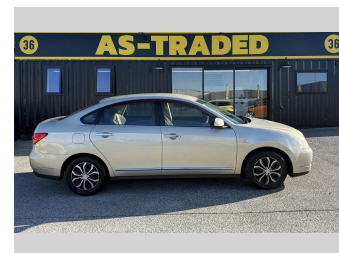

# 2006 Nissan Bluebird SYLPHY

**Purchase Price** **\$3,995**  
Includes GST, Registration & Licensing

Finance may be available on this vehicle. Ask one of our friendly staff for more information.

Gain peace of mind with Mechanical Breakdown Insurance. **Ask us how.**

**Top features**  
None Listed

Body Style  
**Sedan**

Odometer  
**154,866 km**

Engine  
**1998 cc, Internal Combustion**

Fuel Type  
**Petrol**

Transmission  
**CVT**

Wheels  
-

VIN  
**7AT0DH1EX13023648**