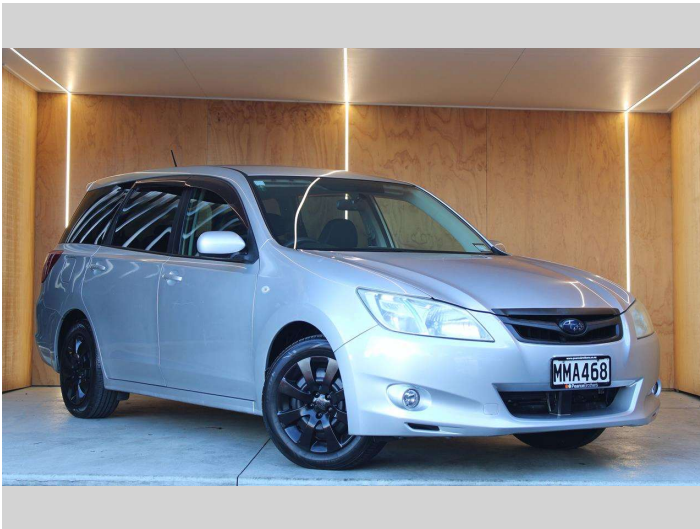

2010 Subaru Exiga 2.0 AUTO 7 SEATER BLACKED

Purchase Price **\$7,990**
Includes GST, Registration & Licensing

Finance may be available on this vehicle. Ask one of our friendly staff for more information.

Gain peace of mind with Mechanical Breakdown Insurance. **Ask us how.**

Top features
None Listed

Body Style
Wagon

Odometer
123,165 km

Engine
1990 cc, Internal Combustion

Fuel Type
Petrol

Transmission
CVT

Wheels
-

VIN
7AT0GF1RX19015097

Interior
-

Safety
-

Reg No.
MMA468

Ext Colour
Silver

History
Ex-Overseas

Seats
7 seats

CO2 Emissions
-