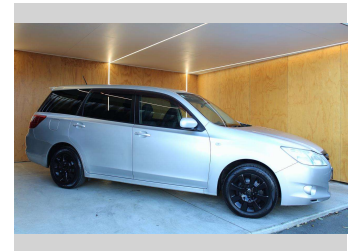

2010 Subaru Exiga 2.0 AUTO 7 SEATER BLACKED

Purchase Price **\$7,990**
Includes GST, Registration & Licensing

Finance may be available on this vehicle. Ask one of our friendly staff for more information.

Gain peace of mind with Mechanical Breakdown Insurance. **Ask us how.**

Top features
None Listed

Body Style
Wagon

Odometer
123,165 km

Engine
1990 cc, Internal Combustion

Fuel Type
Petrol

Transmission
CVT

Wheels
-