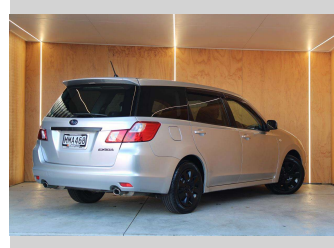

2010 Subaru Exiga 2.0 AUTO 7 SEATER BLACKED

Purchase Price **\$7,990**
Includes GST, Registration & Licensing

Finance may be available on this vehicle. Ask one of our friendly staff for more information.

Gain peace of mind with Mechanical Breakdown Insurance. **Ask us how.**

Top features
None Listed

Body Style
Wagon

Odometer
123,165 km

Engine
1990 cc, Internal Combustion

Fuel Type
Petrol

Transmission
CVT

Wheels
-