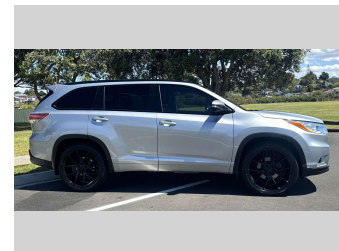

2015 Toyota Highlander GXL, 4X4, 7 SEATS

Purchase Price **\$28,975**
Includes GST, Registration & Licensing

Finance may be available on this vehicle. Ask one of our friendly staff for more information.

Gain peace of mind with Mechanical Breakdown Insurance. **Ask us how.**

Top features
None Listed

Body Style
5 door, SUV

Odometer
160,062 km

Engine
3456 cc, In-Line

Fuel Type
Petrol

Transmission
Automatic, 4WD

Wheels
-

VIN
5TDBK3FH60S185346