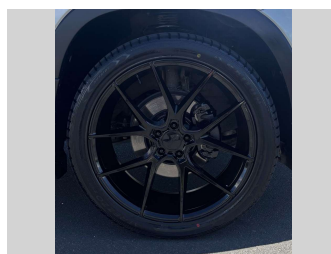

2015 Toyota Highlander GXL, 4X4, 7 SEATS

Purchase Price **\$28,975**
Includes GST, Registration & Licensing

Finance may be available on this vehicle. Ask one of our friendly staff for more information.

Gain peace of mind with Mechanical Breakdown Insurance. **Ask us how.**

Top features
None Listed

Body Style
5 door, SUV

Odometer
160,062 km

Engine
3456 cc, In-Line

Fuel Type
Petrol

Transmission
Automatic, 4WD

Wheels
-

VIN
5TDBK3FH60S185346